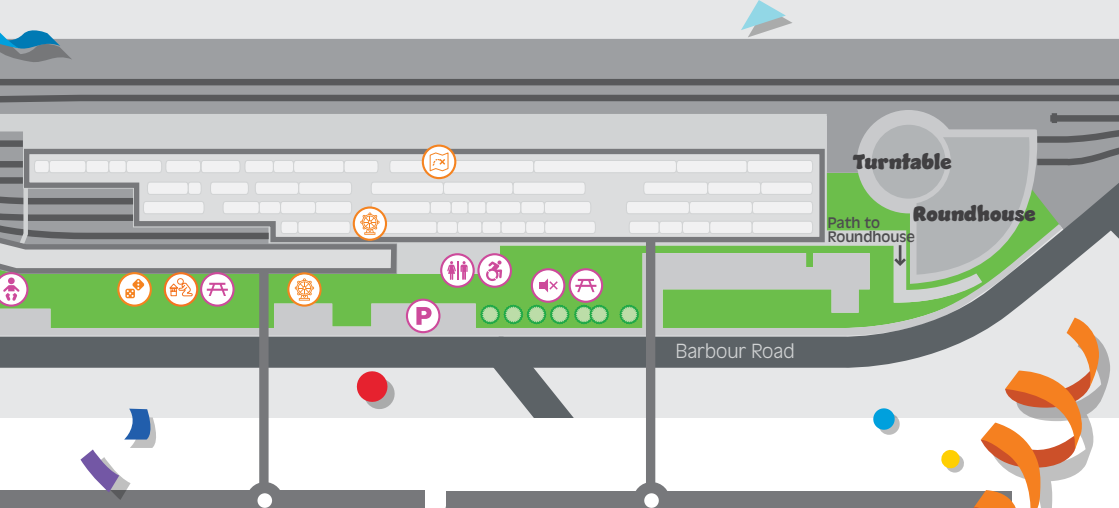

IT'S PARTY TIME!

WELCOME TO

DAY OUT WITH THOMAS!™

Station Precinct NOISY

-  Food & Drink
-  Steam train rides (ticketed)
-  Toby the railmotor rides
(approx. 10-15 minute return trip) 
-  Toilets (less busy)
-  Pram parking
-  Baby change station
-  Bottle warming / nursing station

Forecourt Park

-  Water station
-  Coffee cart
-  Meet Thomas 
-  Mini train rides 
-  Playground
-  Party Play
-  Shaded picnic area

Exhibition Building

 CROWDED

-  Face painting (one per child) 
-  Sir Topham Hatt (roaming throughout the site)
-  NSW Rail Museum shop (Including Thomas & Friends merchandise)
-  Storytelling (11.00am, 12.00pm, 1.00pm, 2.00pm, 3.00pm, 4.00pm)
-  First Aid
-  Toilets 

Workers' Walk

-  **Play Pod & Colour Corner**
(colouring competition, play tables, toys, movies)
-  **Under 2's play area**
-  **Jumping castles**
-  **Baby change station**
-  **Shaded picnic area**

Great Train Hall QUIET

-  **Static rolling stock**
-  **Character Hunt**
(Collect worksheet from Play Pod & Colour Corner)
-  **Picnic area**
-  **Quiet zone**
-  **Toilets** (less busy)

KEY

-  Expect queues
-  To steam train rides
-  Refreshments
-  Attractions
-  Amenities