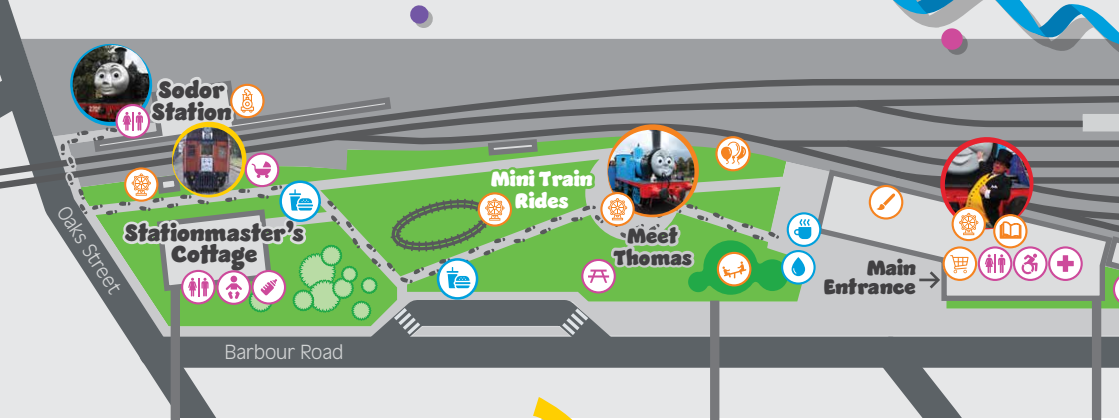

IT'S PARTY TIME!

WELCOME TO

DAY OUT WITH THOMAS!™

Station Precinct NOISY

-  Food & Drink
-  Steam train rides (ticketed)
-  Toby the railmotor rides
(approx. 10-15 minute return trip) 
-  Toilets (less busy)
-  Pram parking
-  Baby change station
-  Bottle warming / nursing station

Forecourt Park

-  Water station
-  Coffee cart
-  Meet Thomas 
-  Mini train rides 
-  Playground
-  Party Play
-  Shaded picnic area

Exhibition Building

 CROWDED

-  Face painting (one per child) 
-  Sir Topham Hatt (roaming throughout the site)
-  NSW Rail Museum shop (Including Thomas & Friends merchandise)
-  Storytelling (11.00am, 12.00pm, 1.00pm, 2.00pm, 3.00pm, 4.00pm)
-  First Aid
-  Toilets 

Workers' Walk

-  **Play Pod & Colour Corner**
(colouring competition, play tables, toys, movies)
-  **Under 2's play area**
-  **Jumping castles**
-  **Baby change station**
-  **Shaded picnic area**

Great Train Hall QUIET

-  **Static rolling stock**
-  **Character Hunt**
(Collect worksheet from Play Pod & Colour Corner)
-  **Picnic area**
-  **Quiet zone**
-  **Toilets** (less busy)

KEY

-  Expect queues
-  To steam train rides
-  Refreshments
-  Attractions
-  Amenities